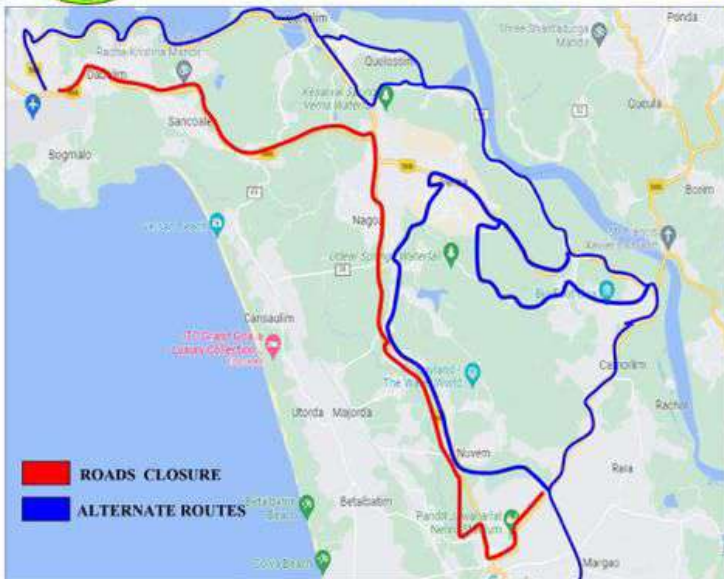

TRAFFIC ADVISORY

IN VIEW OF THE INAUGURAL FUNCTION OF 37th NATIONAL GAMES GOA, 2023 - ON 26th OCTOBER - 2023

TRAFFIC FLOW WILL BE AFFECTED ON FOLLOWING ROADS ONLY DURING THE INAUGURAL FUNCTION (FROM 2:30 PM TO 08:30 PM)

- NH-566 FROM INS HANSA TOWARDS BIRLA CROSS
- NEW ZUARI BRIDGE TOWARDS BIRLA CROSS - TITAN
- NH-66 FROM KESERVAL MOTEL TOWARDS SERAULIM JUNCTION (WESTERN BY-PASS)
- WHOLESALE FISH MARKET SERAULIM TOWARDS OLD MARKET CIRCLE.
- OLD MARKET CIRCLE TOWARDS -DAMBAB CIRCLE—FATORDA FOUR ROAD JUNCTION - ARLEM JUNCTION.
- AMBAJI JUNCTION TOWARDS PADRE PEDRU FERRAO ROAD TILL FATORDA FOUR ROAD JUNCTION AND TOWARDS OLD MARKET
- NH-66 MARGAO CITY TOWARDS OLD MARKET
- MURIDA ROAD FROM CANARA ATM TO FOUR ROAD JUNCTION FATORDA.
- ROAD BEHIND KTC TOWARDS JOGGERS PARK
- THERE WILL BE NO PARKING FOR ALL KIND OF VEHICLES ALONG ROUTE FROM WHOLESALE FISH MARKET TOWARDS RAVINDRA BHAVAN—ARLEM JUNCTION AND IN OPEN SPACE OPPOSITE KTC BUS STAND (IN FRONT OF REBELLO HOSPITAL AND PAULO OFFICE)

ALTERNATE ROUTES FROM SOUTH TO NORTH (vice versa)

- **VASCO TO PANAJI / NORTH** - Chicalim Junction - NH-366 - St. Jacinto Island - Cortalim - up ramp new Zuari Bridge.
- **MARGAO TO PANAJI / NORTH** - Eastern Bypass - Arlem Circle - SH-5 Raia - Borim Tolnaka - Rassaim - Thana Cortalim - Cortalim Junction - up ramp new Zuari Bridge - Panaji.

Route to Stadium for Inaugural Function:

- **North to Fatorda: (Buses)** NH-66 - Nuvem-District Hospital - Old Market-Ravindra Bhavan (Alighting point) parking at KTC Margao.
- **South to Fatorda: (Buses)** Eastern Bypass-Arlem - Nuvem-District Hospital - Old Market-Ravindra Bhavan (Alighting point) parking at KTC Margao.