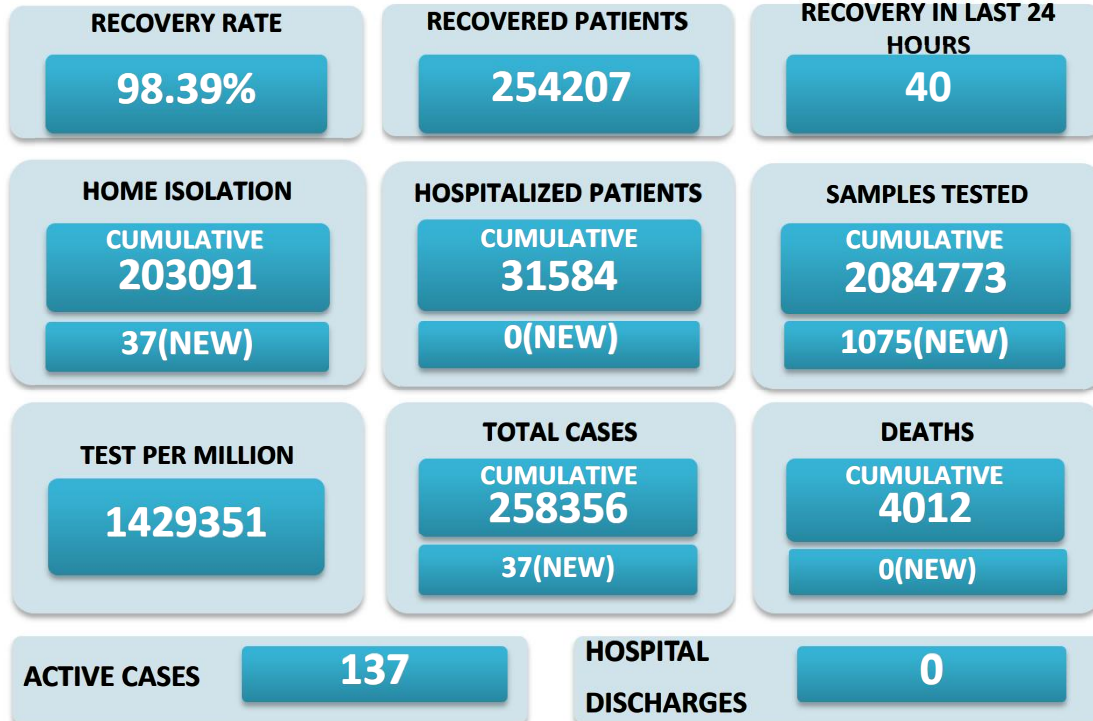

11TH OCTOBER 2022

GOA MEDIA BULLETIN

Note: 46 additional deaths from July 2020 to Jan 2022 are added to cumulative deaths and have been reported late.