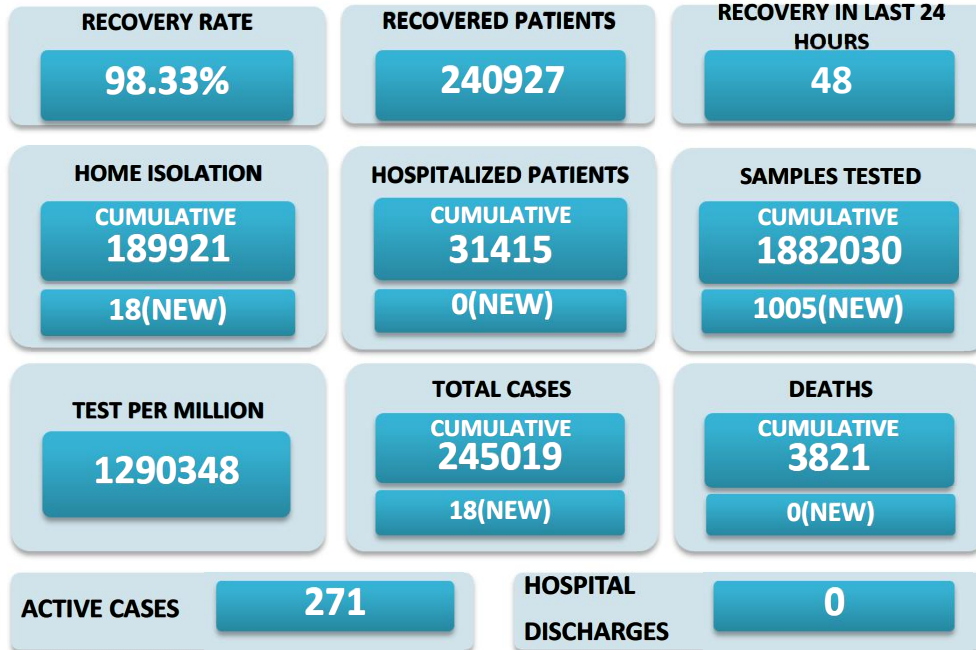

### GOA MEDIA BULLETIN

Note: 20 Additional deaths from August 2020 to June 2021 are added to cumulative deaths and have been reported late